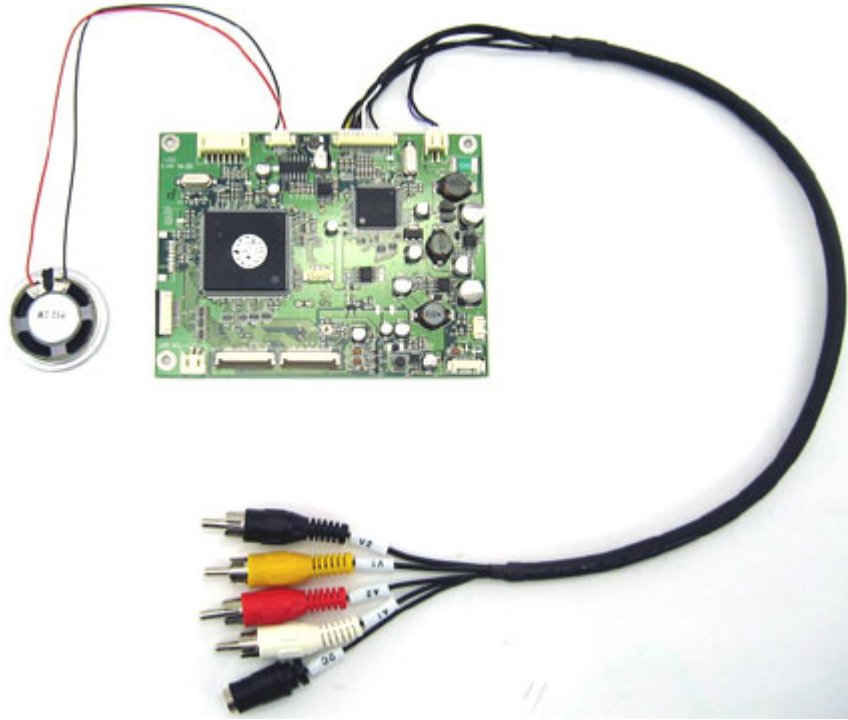

19.95 EUR
incl. 19% VAT, plus [shipping](#)

This kit adds a speaker and an additional Video input with automatic switching (signal detection) to your CTF Open-Frame TFT display.

Compatible with all CTF-Open-Frame TFT displays (except CTF1210-M)

Scope of supply :

- Speaker
- 2x cable set (there are 2 different model revisions)